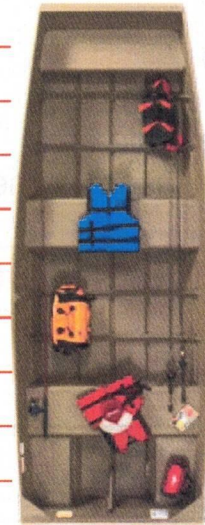

L1240 Jon

SPECIFICATION

Overall Length	11'9"	3.58 m
Beam	56"	142.24 cm
Bottom Width	40"	101.60 cm
Side Depth	17"	43.18 cm
Transom Height	15"	38.10 cm
Ribs	3	3
Seats	3	3
Max Person Capacity	3	3
Max Person Weight	350 lb	158.76 kg
Approx. Basic Hull Weight	107 lb	48.53 kg
Max Weight Capacity	535 lb	242.67 kg
Max HP Capacity	10.0 HP	7.46 kw
Fuel Capacity	Portable	Portable
Hull Gauge	.043"	1.09 mm
Percentage of Load (boat only)	4%	4%

L1240 Jon

STANDARD FEATURES

Driver and Passenger Seats

- 2 Bench seats

Grab Handles

- 2 Transom handles
- Bow handle