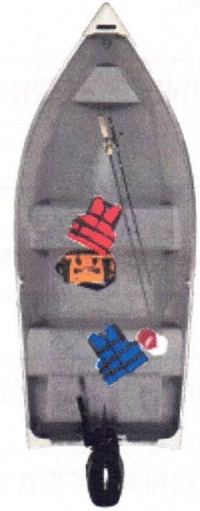

V1260

SPECIFICATION

Overall Length	12'1"	3.68 m
Beam	60"	152.40 cm
Transom Height	15"	.38m
Max Person Capacity	3	
Max Person Weight	440 lbs	199.58 kg
Approx. Basic Hull Weight	164 lb	74.39 kg
Max Weight Capacity	645 lbs	292.57 kg
Max HP Capacity	10 HP	7.46 kw
Hull Gauge	.063"	1.60 mm

V1260

STANDARD FEATURES

Driver and Passenger Seats

- Aluminum seat tops
- Bench seats