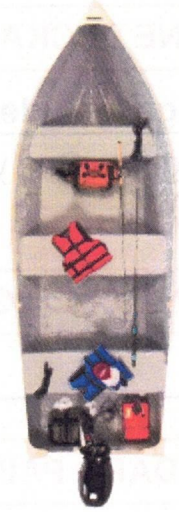

## V1460

### V1460

Overall Length	14'1"	4.29 m
Beam	61"	154.94 cm
Transom Height	15"	38.10 cm
Max Person Capacity	3	3
Max Person Weight	450 lbs	204.12 kg
Approx. Basic Hull Weight	194 lb	88.00 kg
Max Weight Capacity	785 lbs	356.07 kg
Max HP Capacity	15 HP	11.19 kw
Fuel Capacity	Portable	Portable
Hull Gauge	.063"	1.60 mm
Percentage of Load (boat only)	5%	5%
Percentage of Load (package)	13%	13%

#### Driver and Passenger Seats

- Aluminum seat tops
- Bench seats